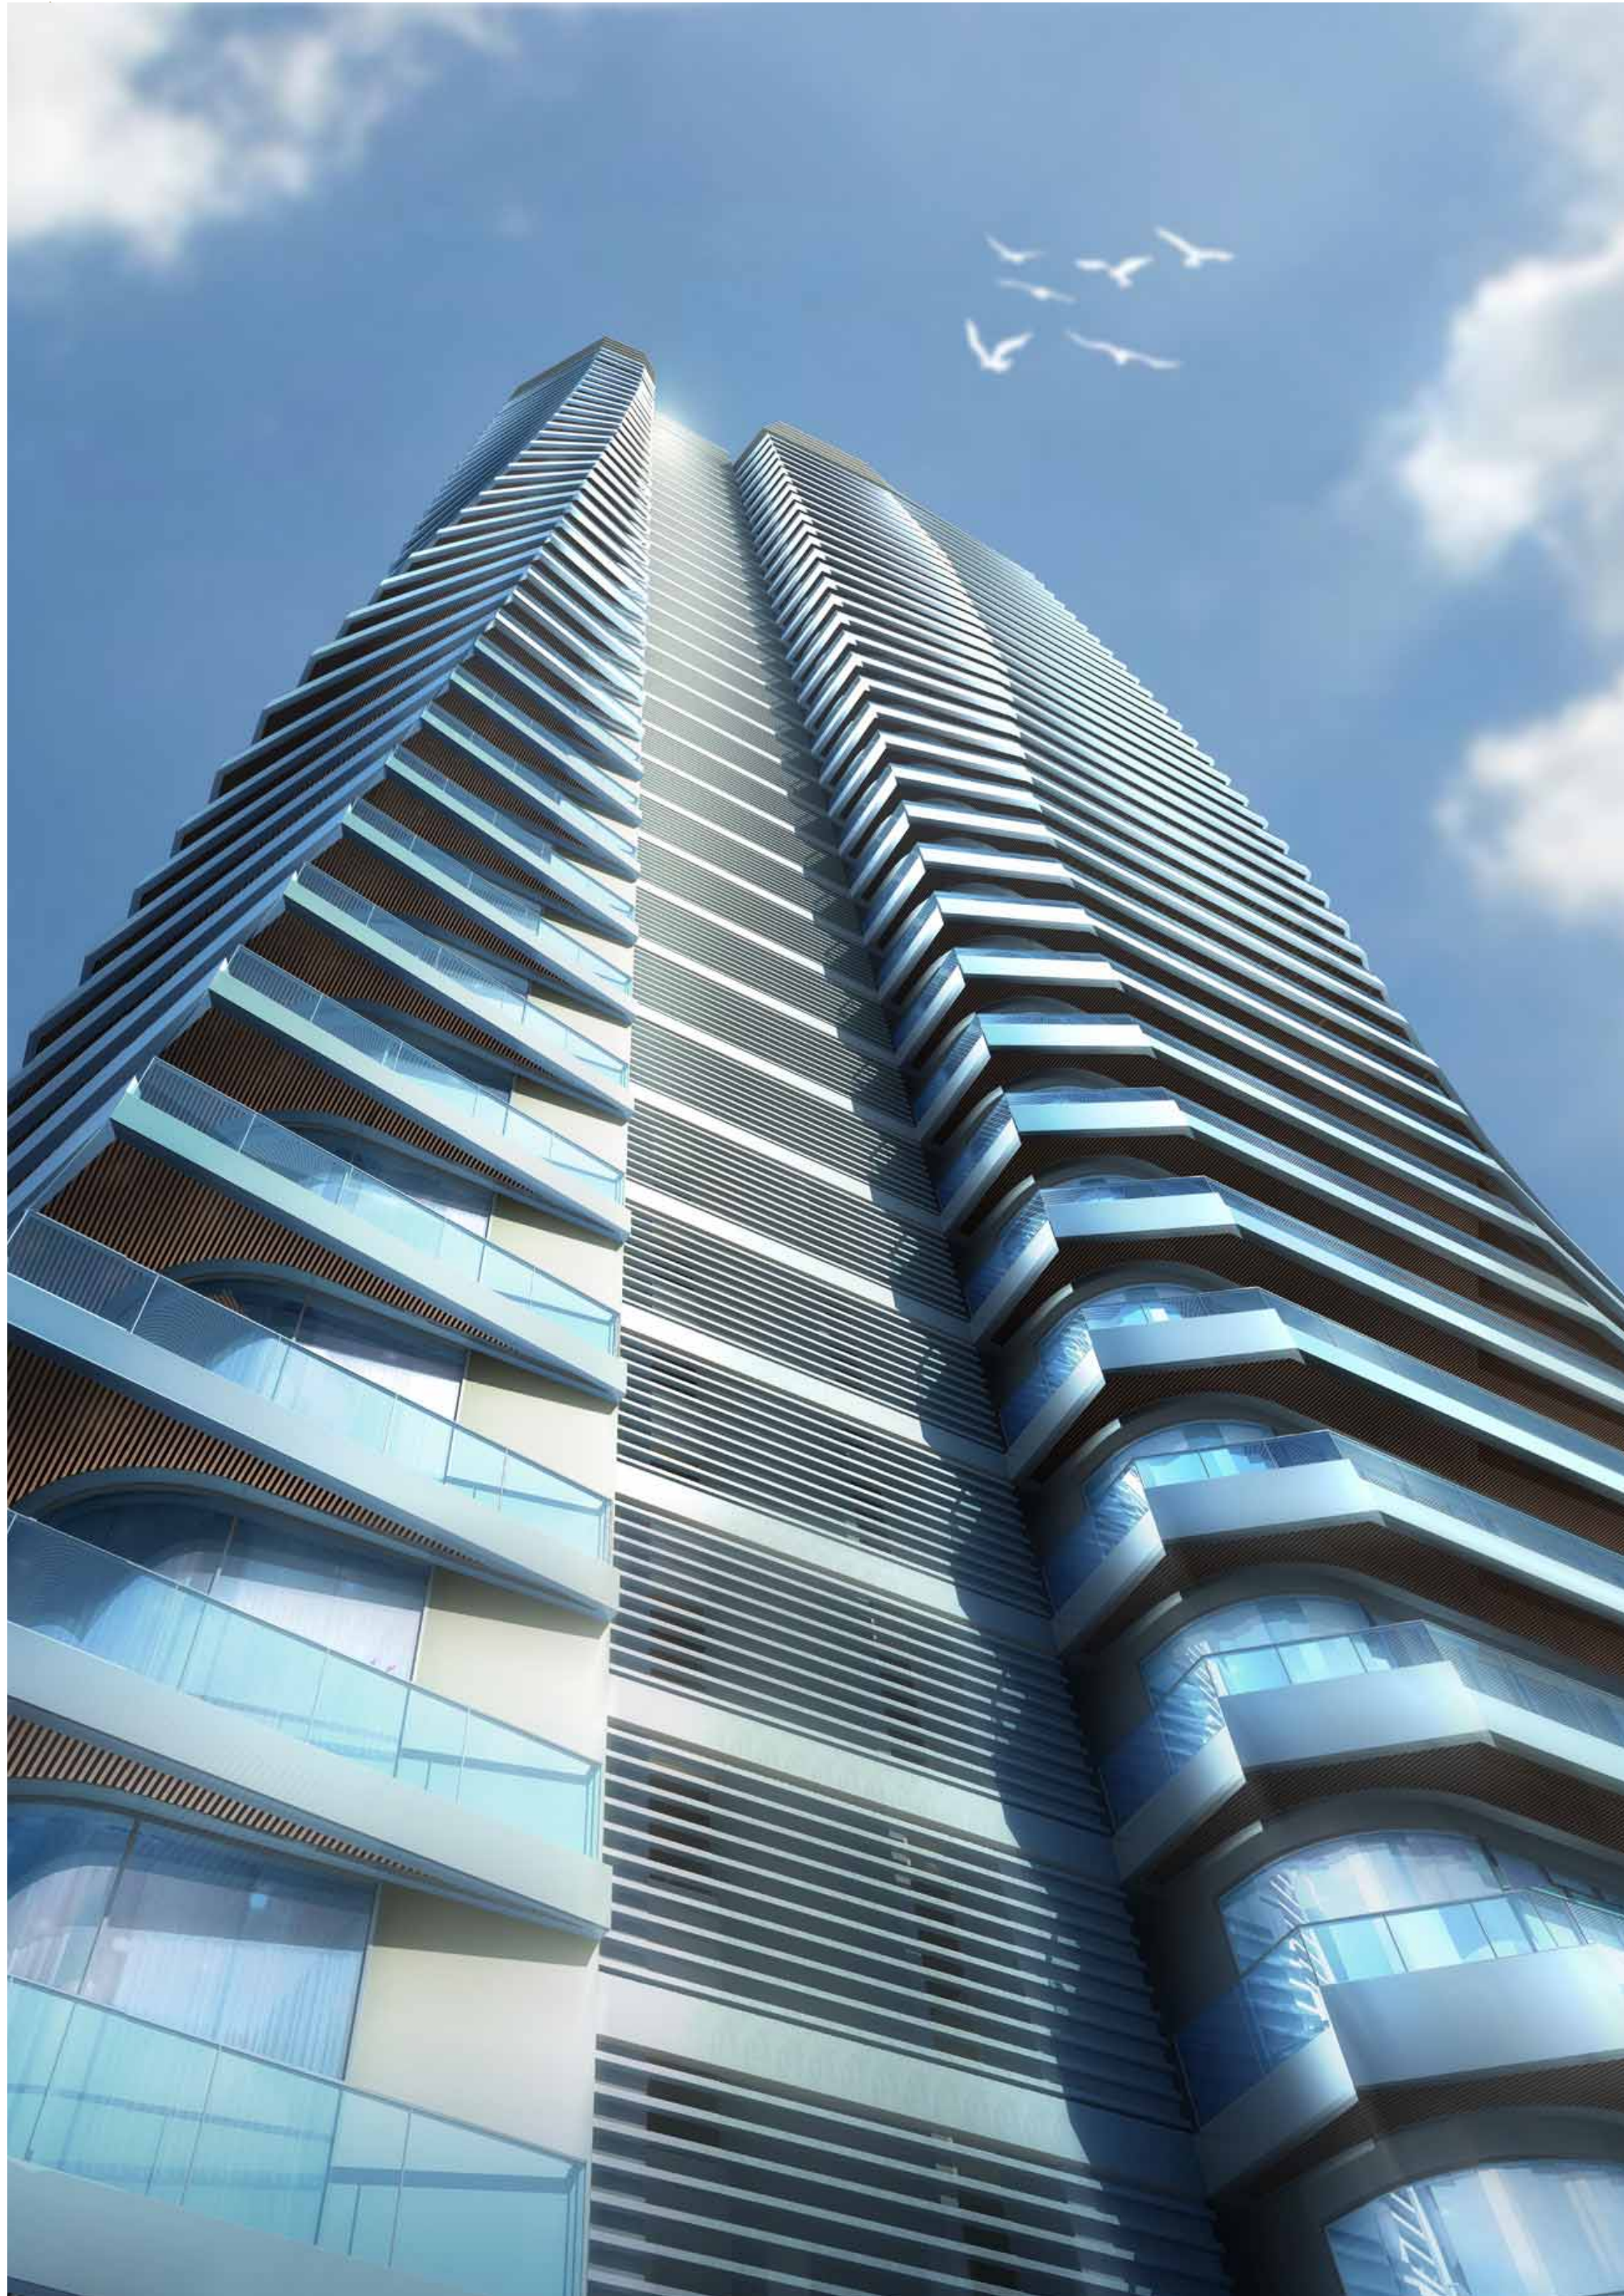

PARAS
QUARTIER
LUXURY RESIDENCES

A decorative flourish consisting of two symmetrical, flowing lines that curve upwards and then downwards, meeting at a central point with a small floral or scroll-like motif.

EXCEPTIONAL
LIVING AWAITS
AT PARAS
QUARTIER

Extraordinary Vision

Magnificent panoramic exposures wrap around three sides of Iconic Tower, granting approximately 300-degree views and abundant natural light. Full-perimeter balconies invite fabulous outdoor living for all occasions, further enhancing this exquisite offering.

The Roof Top at Iconic Tower

On the roof top of Iconic Tower, you can continue to experience the best that life has to offer against the stunning backdrop of the Gurgaon skyline. The swimming pool and facilities allow for private recreation and relaxation.