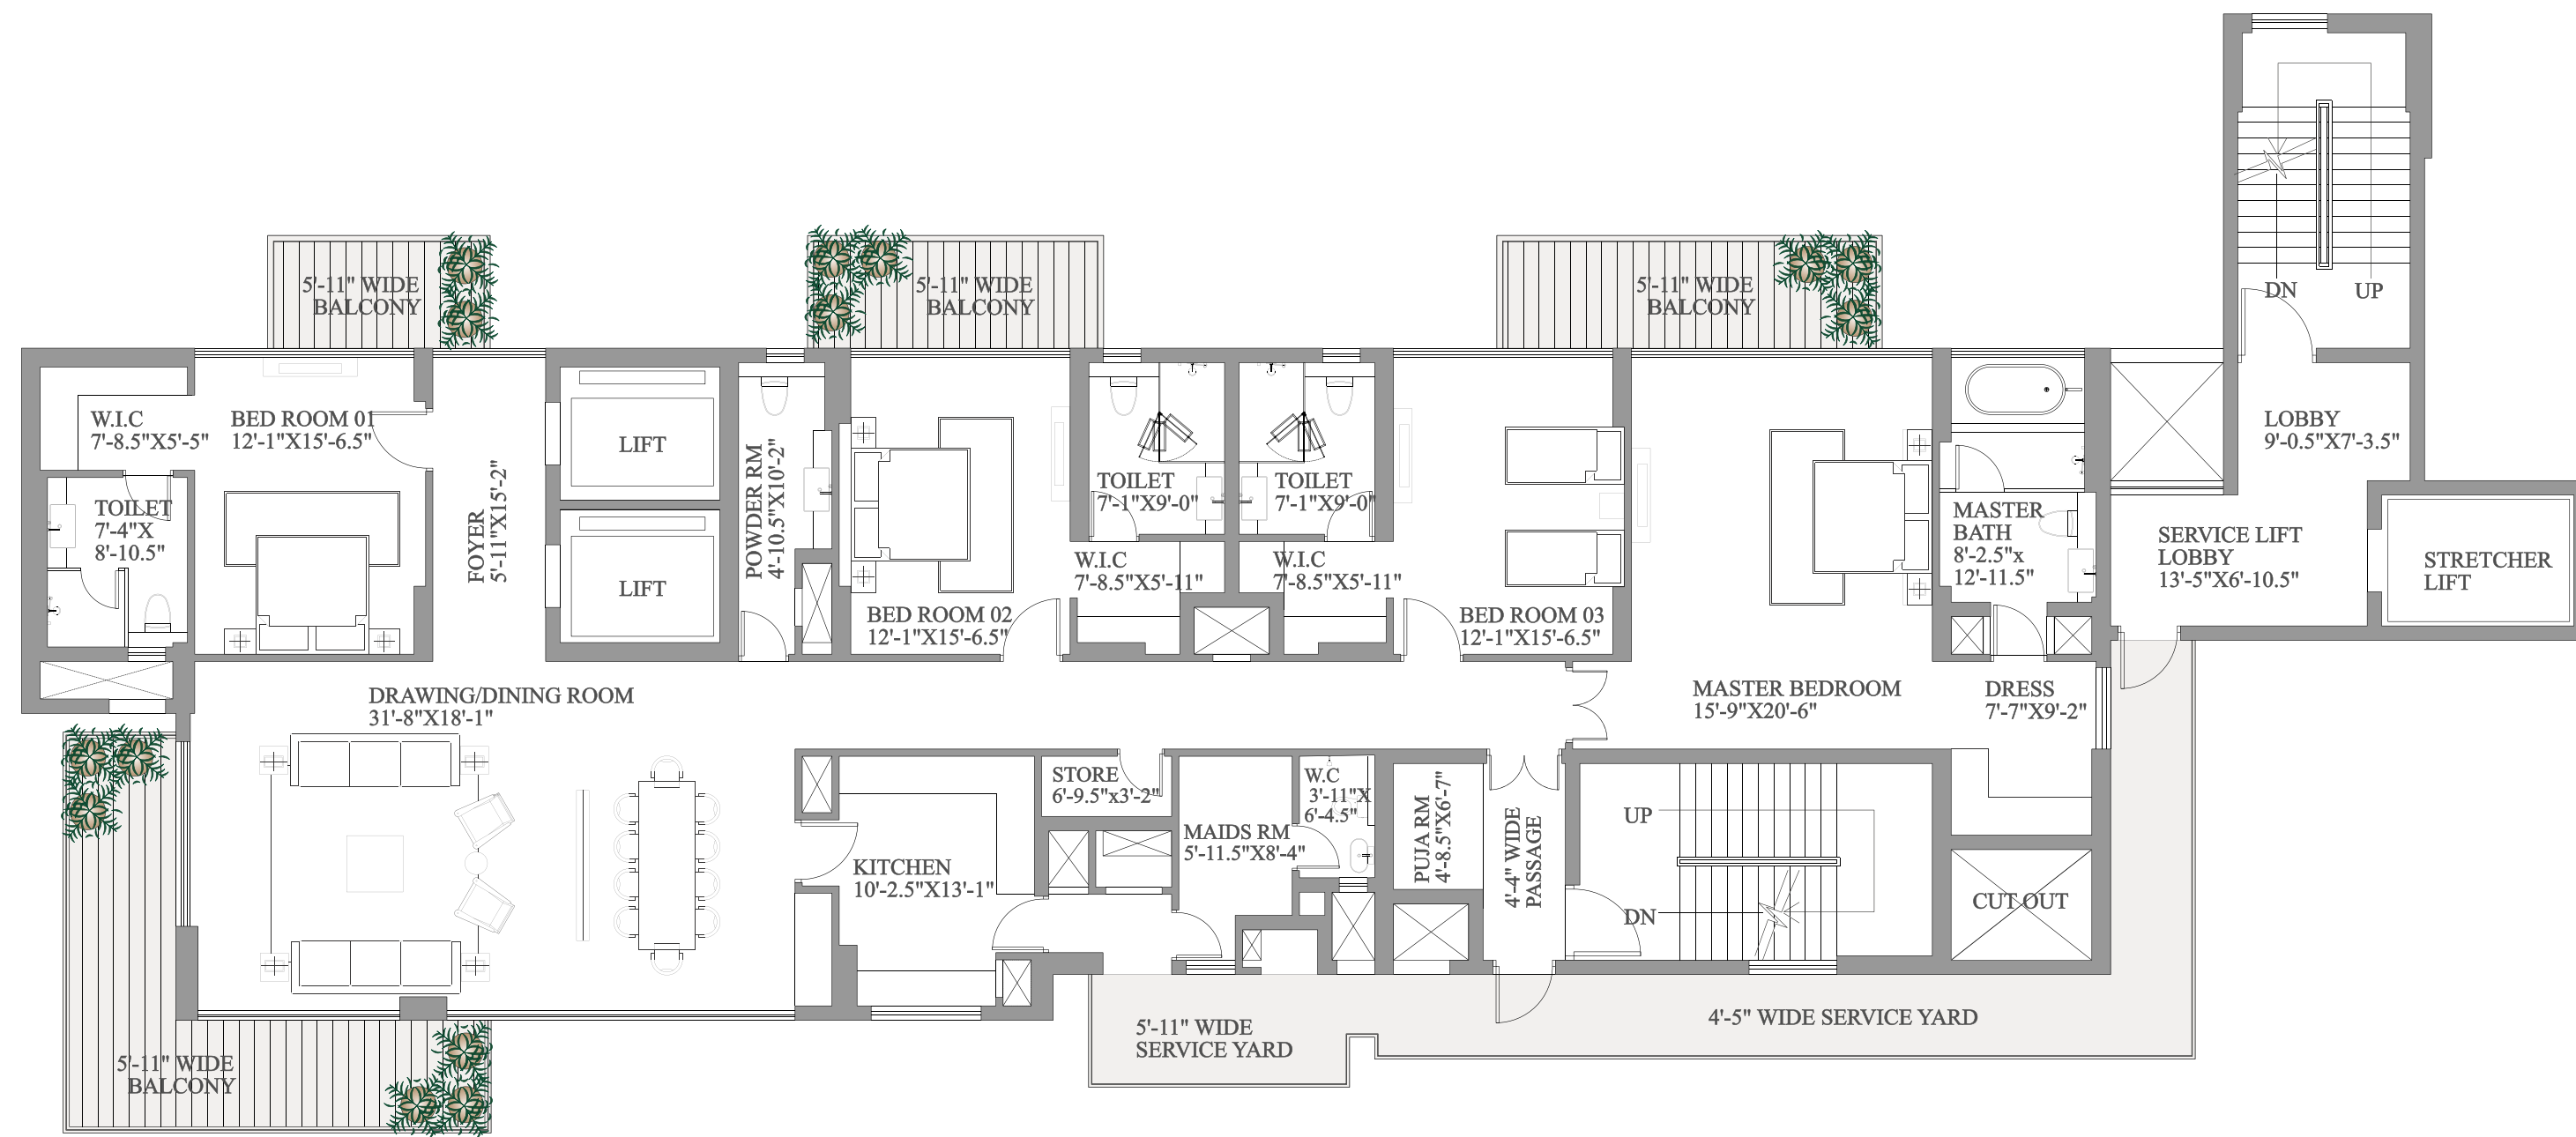

TOWER 2

Super area 5000 sq.ft.